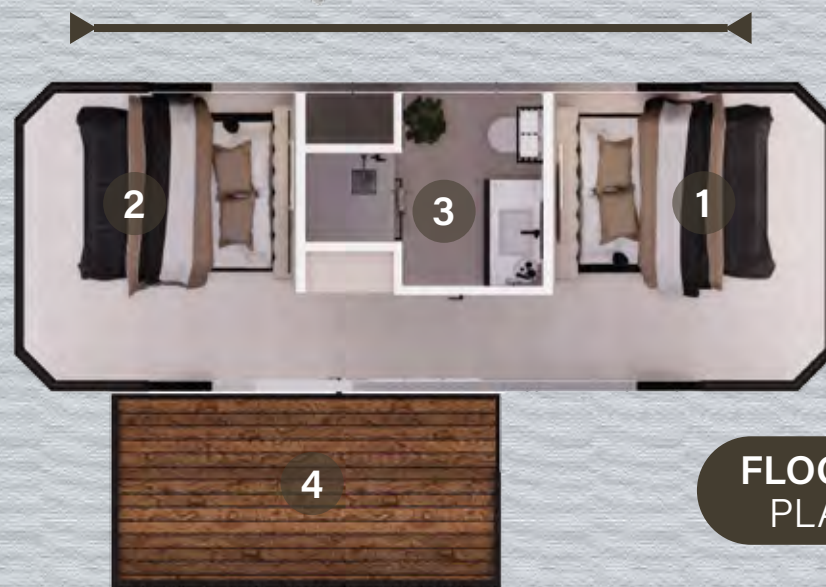

Toilet

Shower Tray

Air Conditioner

Curtain

CABIN Y 2085

Cabin Size:

(L) 8.5m x (W) 3.2m x (H) 3.2m

ISOMETRI

FLOOR PLAN

- 1 Bedroom 1
- 2 Bedroom 2
- 3 Bathroom
- 4 Decking
2 x 5 m

30 YEARS
LEASEHOLD

Include VAT

Exclude notary fee

**FULLY FURNISHED &
APPLIANCES**

CABIN 2085

Bed King Size 1800 x 2000